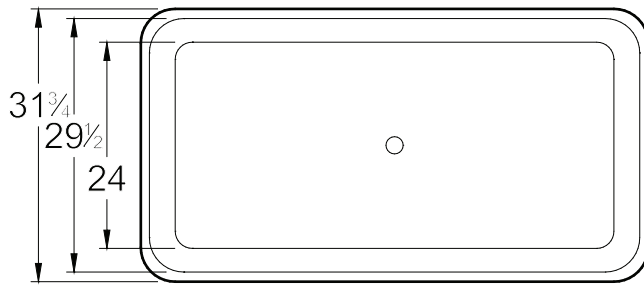

Madrid 5932

MATERIAL

Solid Surface available in matte white

BATHTUB DESCRIPTION

RC2205-GW: Glossy White

RC2205-MW: Matte White

59" x 32" x 24" (1499 x 813 x 610 mm)

Weight of tub- 400 lb (181 kg)

Capacity - 89 gallons (337 Liters)

FEATURES

5 Year Limited Warranty

Integral waste & overflow with toe touch drain in

Polished Chrome

APPROVALS & COMPLIANCE

Americh products meet or exceed the following standards: