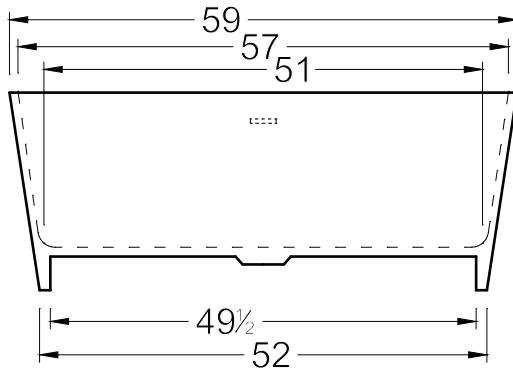

Madrid 5932

MATERIAL

Solid Surface available in matte white

BATHTUB DESCRIPTION

RC2205-GW: Glossy White

RC2205-MW: Matte White

59" x 32" x 24" (1499 x 813 x 610 mm)

Weight of tub- 400 lb (181 kg)

Capacity - 89 gallons (337 Liters)

FEATURES

5 Year Limited Warranty

Integral waste & overflow with toe touch drain in

Polished Chrome

APPROVALS & COMPLIANCE

Americh products meet or exceed the following standards: