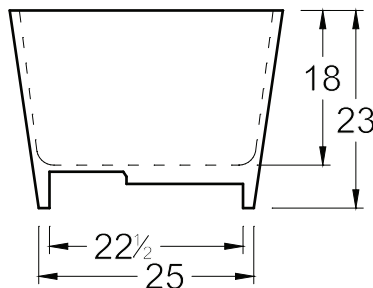

Madrid 5932

MATERIAL

Solid Surface available in matte white

BATHTUB DESCRIPTION

RC2205-GW: Glossy White

RC2205-MW: Matte White

59" x 32" x 24" (1499 x 813 x 610 mm)

Weight of tub- 400 lb (181 kg)

Capacity - 89 gallons (337 Liters)

FEATURES

5 Year Limited Warranty

Integral waste & overflow with toe touch drain in

Polished Chrome

APPROVALS & COMPLIANCE

Americh products meet or exceed the following standards: